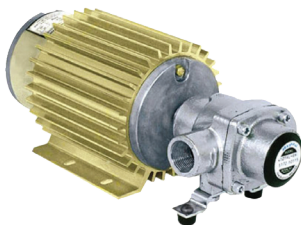

Liquid Fertilizer Pumps

ShurFlow Automatic-Demand Pumps - 12 VDC

SHURflo 2088 Series diaphragm pumps deliver reliable performance in high flow, moderate pressure applications. They are used in a variety of spot spraying, multi-tip spraying and fertilizer drip applications that require flow of up to 3.6 GPM (13.6l/min). They are available in a variety of chemical-resistant materials.

Agricultural use Diaphragm Pumps

DESCRIPTION	PART #
12 volt Diaphragm pump	HY2088514500
115v Diaphragm pump	HY2088393120

DESCRIPTION	PART #
Replacement Head	HY9423800
Drive Kit	HY9423803

Shurflo 5 gpm Pump

FEATURES:

- Delivers 5 GPM free Flow - 4 GMP at 40 PSI with current draw of 13 amps
- Field-proven pump head design
- Driven by a 12 volt, continuous-duty, sealed motor
- Self-priming capabilities, up to 8 ft.
- Santoprene® diaphragm for chemical resistance
- Viton® valves provide maximum chemical resistance
- Built-in pressure switch, set at 60 PSI, protects the pump in the event of dead heading
- Available in the same footprint as other SHURflo pumps, allowing users to upgrade to a higher performance on existing installations

DESCRIPTION	PART #
5 GPM Continuous Flow Pump	HY5059131D011

DESCRIPTION	PART #
Replacement Head for pump	HY9491001

Hypro 4000 series electric driven roller pump

STANDARD FEATURES:

The 4000 series, 4 roller pump achieves up to 10.4 gpm
3/4" NPT ports