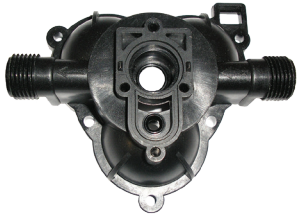

Liquid Fertilizer Pumps

ShurFlow Automatic-Demand Pumps - 12 VDC

SHURflo 2088 Series diaphragm pumps deliver reliable performance in high flow, moderate pressure applications. They are used in a variety of spot spraying, multi-tip spraying and fertilizer drip applications that require flow of up to 3.6 GPM (13.6l/min). They are available in a variety of chemical-resistant materials.

Agricultural use Diaphragm Pumps

DESCRIPTION	PART #
12 volt Diaphragm pump	HY2088514500
115v Diaphragm pump	HY2088393120

DESCRIPTION	PART #
Replacement Head	HY9423800
Drive Kit	HY9423803

Shurflo 5 gpm Pump

FEATURES:

- Delivers 5 GPM free Flow - 4 GMP at 40 PSI with current draw of 13 amps
- Field-proven pump head design
- Driven by a 12 volt, continuous-duty, sealed motor
- Self-priming capabilities, up to 8 ft.
- Santoprene® diaphragm for chemical resistance
- Viton® valves provide maximum chemical resistance
- Built-in pressure switch, set at 60 PSI, protects the pump in the event of dead heading
- Available in the same footprint as other SHURflo pumps, allowing users to upgrade to a higher performance on existing installations

DESCRIPTION	PART #
5 GPM Continuous Flow Pump	HY5059131D011

DESCRIPTION	PART #
Replacement Head for pump	HY9491001

Hypro 4000 series electric driven roller pump

STANDARD FEATURES:

The 4000 series, 4 roller pump achieves up to 10.4 gpm
3/4" NPT ports