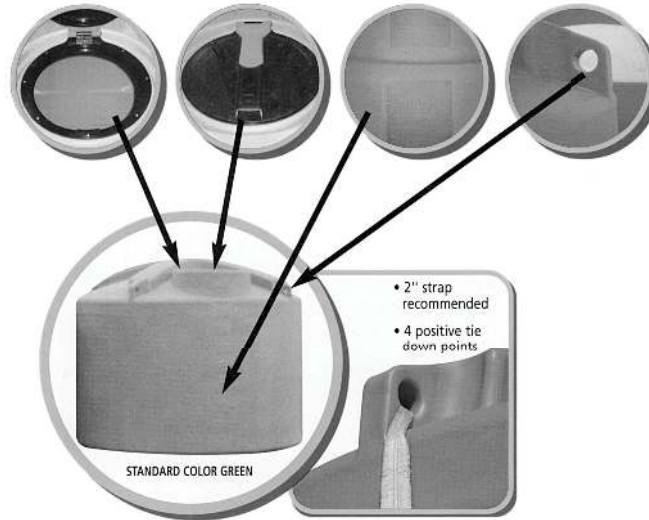

Storage Tanks

Horizontal Storage Tanks

PART #	CAPACITY (US Gallons)	LID SIZE	DIMENSIONS L x W x H
THF00100FG	100	10"	46"x41"x21"
THF00150FG	150	10"	46"x41"x28"
THF00300FG	300	16"	74"x46"x31"
THF00400FG	400	16"	74"x46"x37"
THF00500FG	500	16"	80"x57"x40"
THF00800FG	800	16"	94"x60"x48"
THF01000FG	1000	16"	94"x60"x63"
THF01600FG	1600	16"	130"x71"x56"
THF02200FG	2200	16"	130"x71"x72"
THF02500FG	2500	16"	130"x87"x75"
THF03000FG	3000	16"	130"x87"x90"

endura plas

Vertical Tanks

PART #	FULL CAPACITY (US Gals)	CALIBRATED CAPACITY (US Gallons)	DIMENSIONS L x W x H
THV01000FG	1125	1000	80"x65"
THV01550FG	1700	1550	85"x78"
THV01650FG	1731	1650	90"x73"
THV01750FG	2009	1750	85"x89"
THV02000FG	2276	2000	90"x93"
THV02199FG	2208	2100	85"x100"
THV02500FG	2833	2500	90"x113"
THV03000FG	3341	3000	90"x130"
THV05000FG	5500	5000 Ribbed Wall	110"x150"
THV06011FG	6011	5000 Ribbed Wall	144" x 104"
THV06000FG	6500	6000 Ribbed Wall	110"x179"
THV07011FG	7011	6000 Ribbed Wall	114" x 120"
THV10000FG	10000	9500 Ribbed Wall	144" x 178"