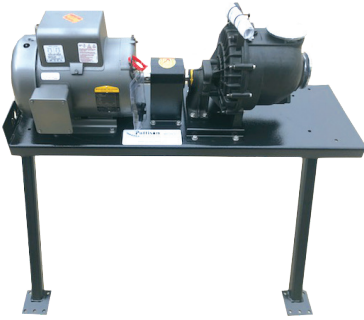

Liquid Fertilizer Pumps

Electric Powered Banjo Pump

DESCRIPTION	PART #
Port size is 3" x 3" Motor: 7.5HP Baldor 220V single phase TEFC 3450 RPM @ 17.8 AMP Long coupled with pedestal pump 5 vane impeller Comes with 3" flanged ports Draws 33 AMPs	PPBAM47530

Banjo

Motor to Pump Couplers

DESCRIPTION	PART #
1 3/8" Motor shaft coupler	PPCL100138
3/4" Pump shaft coupler	PPCL0034
Rubber Lovejoy coupler	PPJC1R100

Hypro

Hydraulic Driven Pumps, Banjo and Hypro

DESCRIPTION	PART #
2" Banjo hydraulic pump	BA200PHY
3" Banjo hydraulic pump	BA300PHY
3" Hypro hydraulic pump	HY9343PGM6SP
Seal Kit, Hypro Hyd. Motor	HY34300788

Hypro Series 1543P - 3" Poly Transfer Pump

Achieve more flow (up to 440 GPM), more horsepower and greater efficiency than other 3" transfer pumps on the market! The Hypro 3" poly transfer pumps significantly reduce fill time for large sprayers.

The polypropylene housing and EPDM elastomers protect the pump from most chemicals and corrosive environments.

PERFORMANCE INFORMATION:

- Max flow: 440 gpm/1666 lpm
- Max. pressure: 54 psi/3.7 bar
- Suction lift: 25 ft./7.62 m