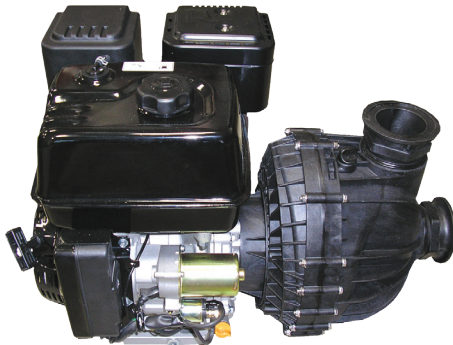

Liquid Fertilizer Pumps

Electric Powered Banjo Pump

DESCRIPTION	PART #
Port size is 3" x 3" Motor: 7.5HP Baldor 220V single phase TEFC 3450 RPM @ 17.8 AMP Long coupled with pedestal pump 5 vane impeller Comes with 3" flanged ports Draws 33 AMPs	PPBAM47530

Banjo

Motor to Pump Couplers

DESCRIPTION	PART #
1 3/8" Motor shaft coupler	PPCL100138
3/4" Pump shaft coupler	PPCL0034
Rubber Lovejoy coupler	PPJC1R100

Hypro

Hydraulic Driven Pumps, Banjo and Hypro

DESCRIPTION	PART #
2" Banjo hydraulic pump	BA200PHY
3" Banjo hydraulic pump	BA300PHY
3" Hypro hydraulic pump	HY9343PGM6SP
Seal Kit, Hypro Hyd. Motor	HY34300788

Hypro Series 1543P - 3" Poly Transfer Pump

Achieve more flow (up to 440 GPM), more horsepower and greater efficiency than other 3" transfer pumps on the market! The Hypro 3" poly transfer pumps significantly reduce fill time for large sprayers.

The polypropylene housing and EPDM elastomers protect the pump from most chemicals and corrosive environments.

PERFORMANCE INFORMATION:

- Max flow: 440 gpm/1666 lpm
- Max. pressure: 54 psi/3.7 bar
- Suction lift: 25 ft./7.62 m