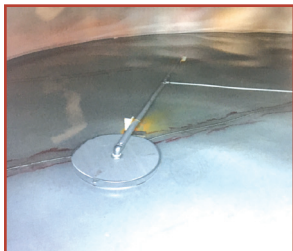

Positioned on the base of the floor are four air discharge chambers to allow even pulsating distribution throughout